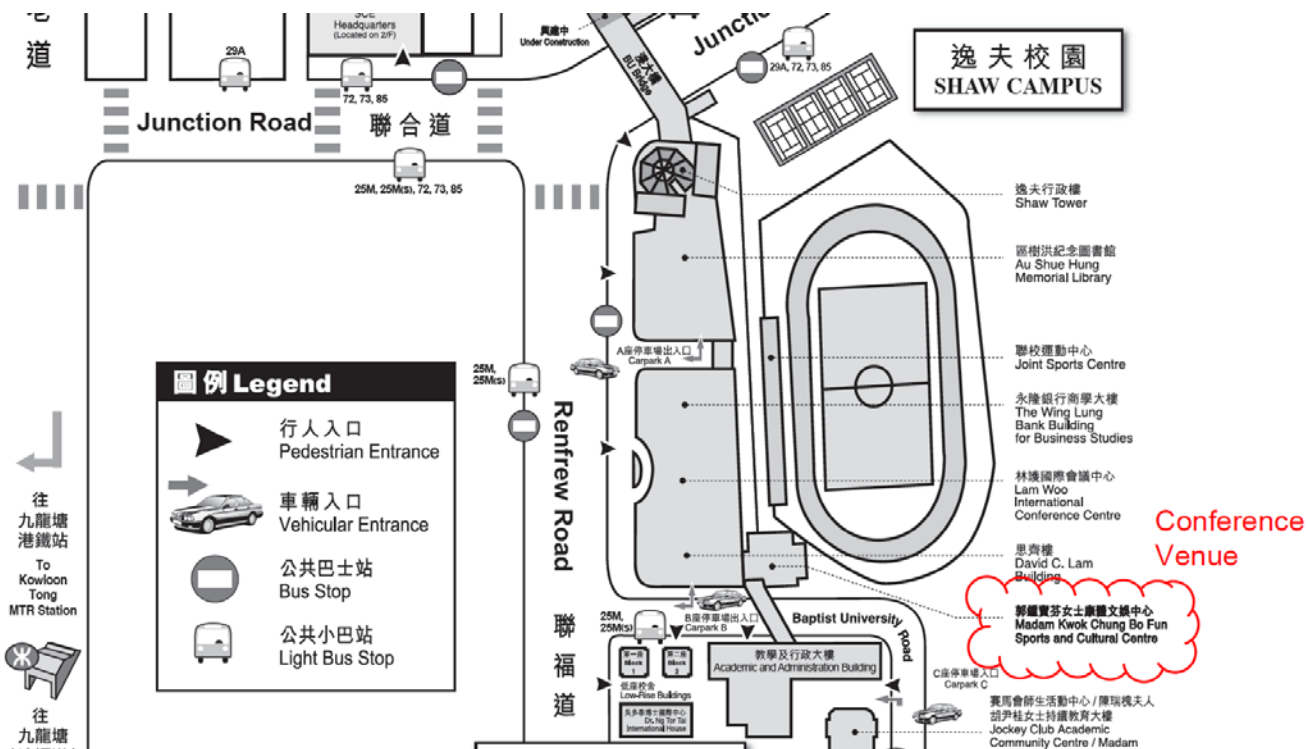

**5<sup>th</sup> Global Social Sciences Graduate Student Conference**  
**Transportation & Accommodation Information for Student Presenter**

**1. Transportation to the Conference Venue**

MTR:	Kowloon Tong station (Exit A2), walking time from MTR Station to the Conference venue is 15-20 minutes.
Taxi:	Taxi Exit B1 or F of Kowloon Tong MTR Station. The estimate taxi fare from Kowloon Tong to the University is HK\$25.
Minibus	<ul style="list-style-type: none"> <li>• 25MS (Exit D of Kowloon Tong MTR Station) and get off at the Academic &amp; Administration Building</li> <li>• 25M (from Regal Oriental Hotel at Kowloon City to the University)</li> </ul>
Bus	Kowloon Motor Bus Routes: 103, 208, 2B, 2F, 3C, 7, 85, 85A, 85B,  City Bus: E22 (Airport $\leftrightarrow$ Hong Kong Baptist University $\leftrightarrow$ Lam Tin MTR)

**Information: Getting to HKBU**

<http://www.hkbu.edu.hk/eng/campus/map-1.jsp>

Name of Hotel	Hotel Website
Bridal Tea House Hotel (To Kwa Wan)	<a href="http://www.bthhotel.com/BTH/en/Home">http://www.bthhotel.com/BTH/en/Home</a>
Caritas Lodge	<a href="http://www.caritas-chs.org.hk/eng/lodge.asp">http://www.caritas-chs.org.hk/eng/lodge.asp</a>
Dorsett Mongkok	<a href="http://www.mongkok.dorsethotels.com/en/home/">http://www.mongkok.dorsethotels.com/en/home/</a>
Lander Hotel Prince Edward	<a href="http://www.landerhotel.com.hk/en/about_hotel.php">http://www.landerhotel.com.hk/en/about_hotel.php</a>
NTT International Guest House	<a href="http://sa.hkbu.edu.hk/ntt/ntt_index.php">http://sa.hkbu.edu.hk/ntt/ntt_index.php</a> <i>(booking has to be made 2 months in advance through the Organising Committee)</i>
Regal Oriental Hotel	<a href="http://www.regalhotel.com/regal-oriental-hotel/en/home/home.html">http://www.regalhotel.com/regal-oriental-hotel/en/home/home.html</a>