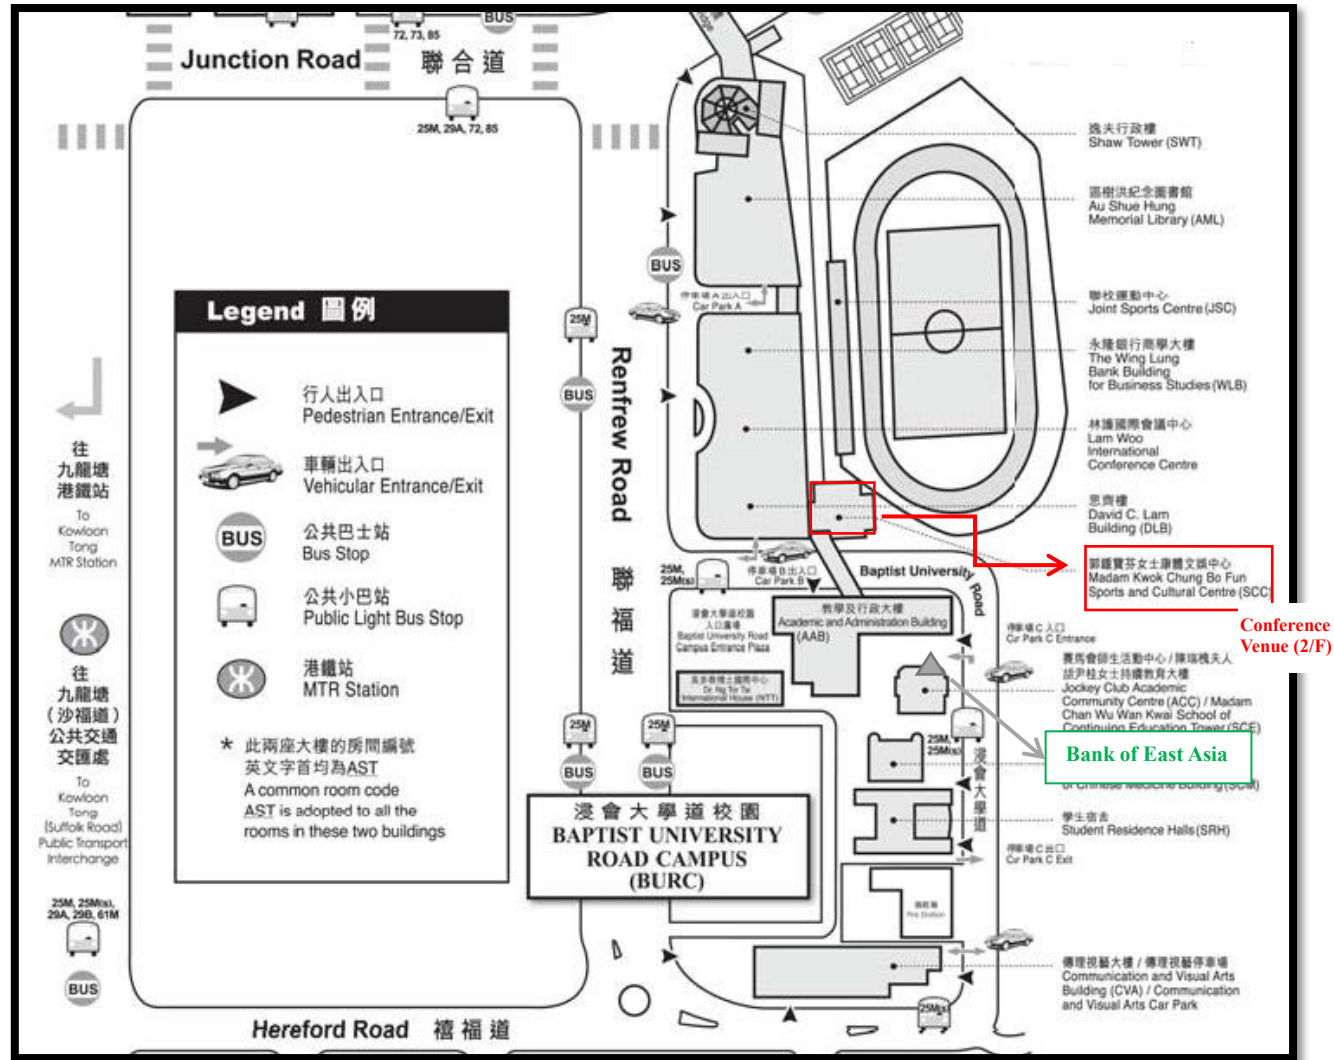

Campus Map

Getting There

From Kowloon Tong MTR Station (exit B2) to the Baptist University Road Campus –
Mini Bus No. 25M/25M(S)